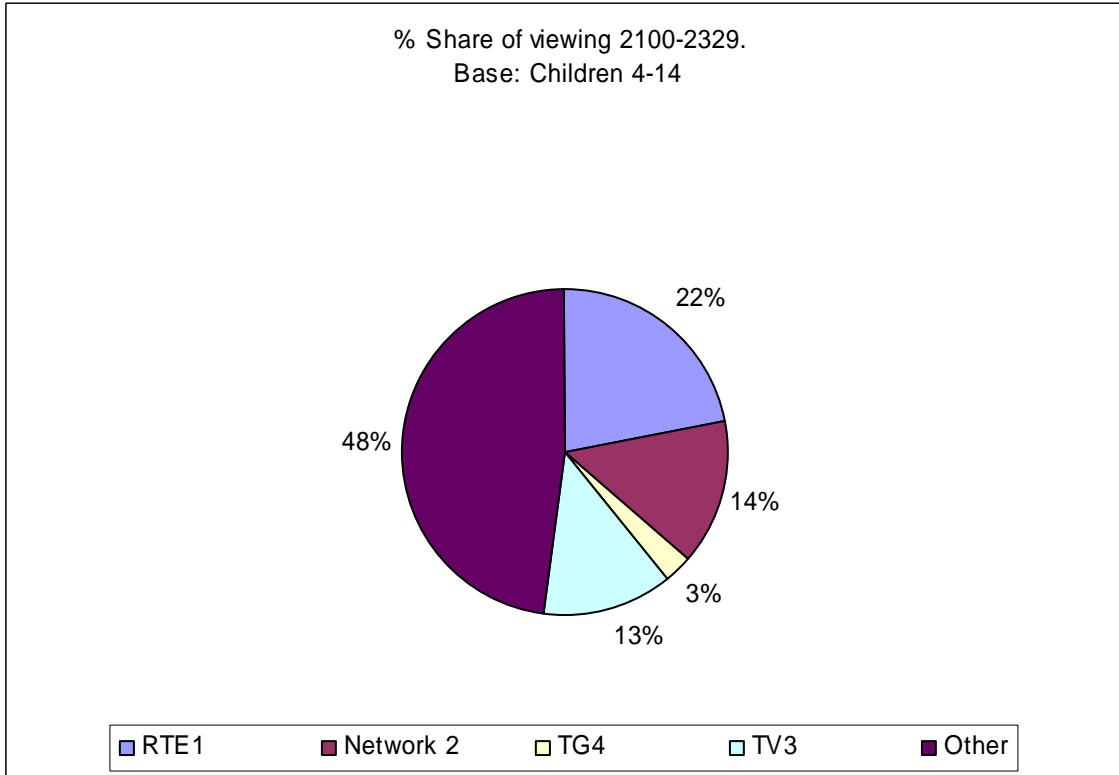

Share of children's viewing aged 4-14. – Early morning

Share of children's viewing children aged 4-14 morning/early afternoon.

Share of children's viewing children aged 4-14 afternoon.

Share of children's viewing children aged 4-14 early peak.

Share of children's viewing children aged 4-14 late peak.

Share of children's viewing children aged 4-14 late night.

The research shows that even at 11.30pm onwards, children aged 4-14 are watching television programmes and commercials. This raises some issues regarding the balance of responsibility between parents and the television stations. This issue is addressed in the consultation document.