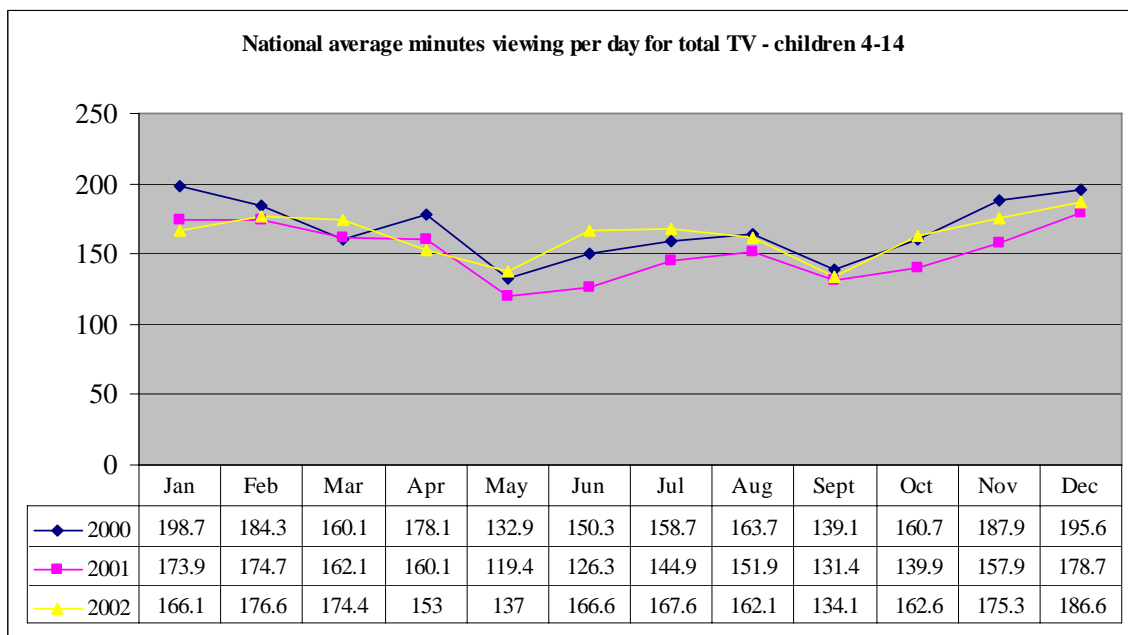

What questions did the research ask?

The research asks a number of questions of the audience data, these are:

- *How much television do children watch on average every day?*
- *Do children of different ages watch different amounts of television?*
- *Are there times of day when children are more likely to be watching television?*
- *What programmes are children watching?*
- *Which of the Irish channels are children watching?*
- *What other channels are children watching?*

Under each question we provide a short explanation of what is being asked and why we asked that question.

3. How much television do children watch on average every day?

The results are given showing the amount of time, in minutes, that children spend watching television per day. The chart below shows the average daily minutes viewed for total television by children on a monthly basis for the years 2000, 2001 and 2002. Three years are provided in order to allow you to compare viewing habits over time.

As you can see from the chart the amount of television that children watch per day varies across the year with more viewing in winter.

If we calculate the overall average of these figures for each year, we find that the average amount of viewing time per day in minutes has only changed marginally over the three years. These changes are:

2000	168 minutes (2.75 hours)
2001	152 minutes (2.5 hours)
2002	164 minutes (2.72 hours)

This chart shows that children watched on average over 2 and a half hours (161 minutes) of television per day over these three years.