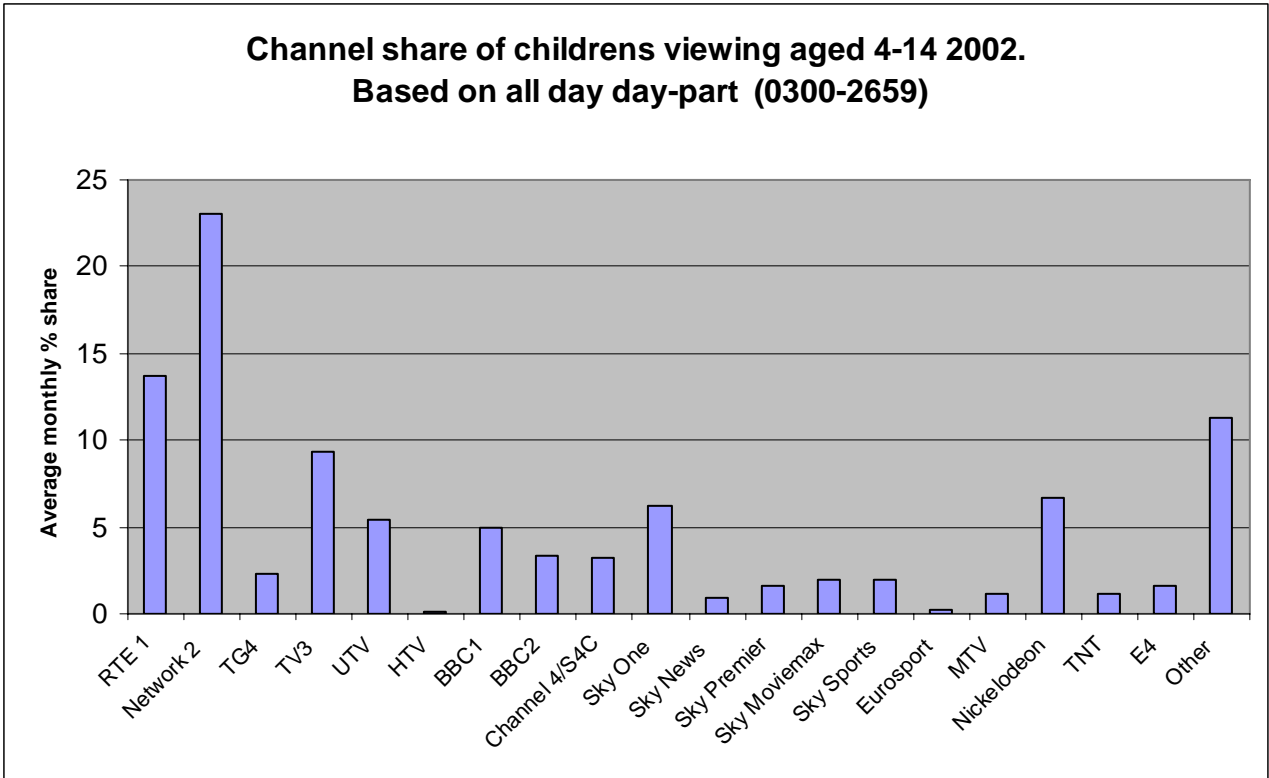

The chart above displayed viewing to identified channels using 2002 data as being the most recent available full year. The chart below displays the same channels for the period Jan-June 2003 and is provided for information based on 2003 data.