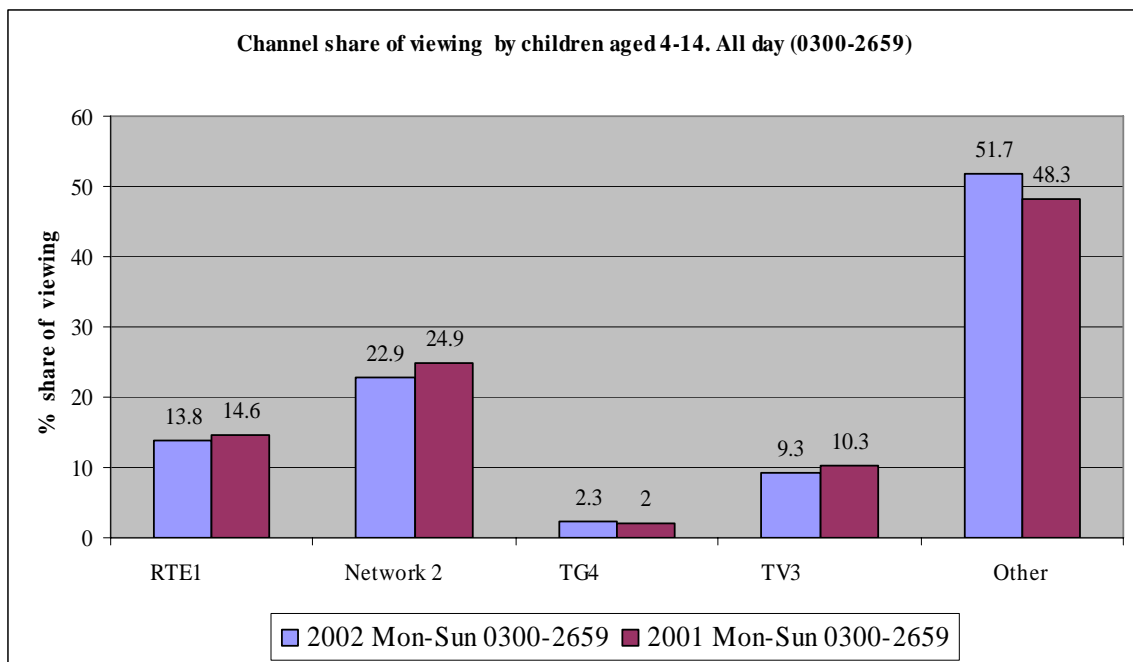

8. Which of the Irish channels are children watching?

As well as looking at the most popular programmes, the Commission also looked at which channels children are watching. This is done by looking at the 'share' of viewing during 2002. Share of viewing means how much of the children's viewing time did RTE 1, Network 2, TV3 and TG4 attract individually as channels.

The charts that follow look at the overall performance of the station in relation to the target audience, in this case children aged 4-14 and individuals 4-17, and does not identify individual programmes or commercials.