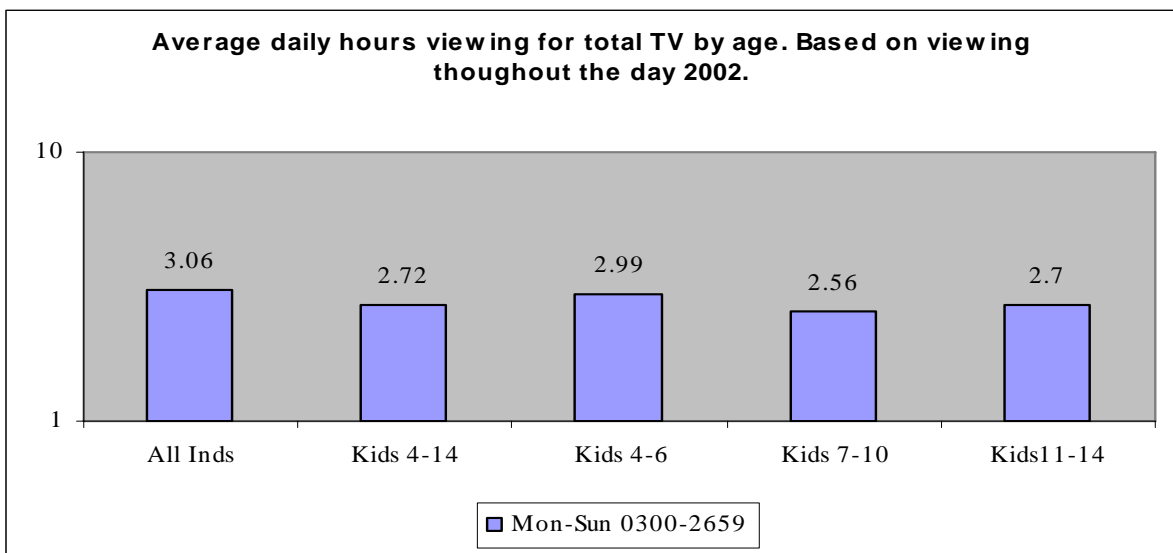

2000	168 minutes (2.75 hours)
2001	152 minutes (2.5 hours)
2002	164 minutes (2.72 hours)

This chart shows that children watched on average over 2 and a half hours (161 minutes) of television per day over these three years.

Again if we calculate the overall average for each year we find that the average amount of television watched by all individuals has also only changed marginally over this time;

- 2000 181 minutes (3 hours)
- 2001 178 minutes (just under 3 hours)
- 2002 184 minutes (just over three hours)

The chart shows that all individuals watched on average 3 hours of television (181 minutes) of television per day over these three years.

4. Do children of different ages watch different amounts of television?

The chart shows that there is consistency in the amount of time spent watching television by children of different age groups.

Children aged 4-6 watch on average three hours of television per day (2.99), children aged 7-10 watch 2.56 hours, while children 11-14 watch 2.7 hours. Again for comparison purposes, we see that all individuals on average watch just 3 hours (3.06) of television per day.