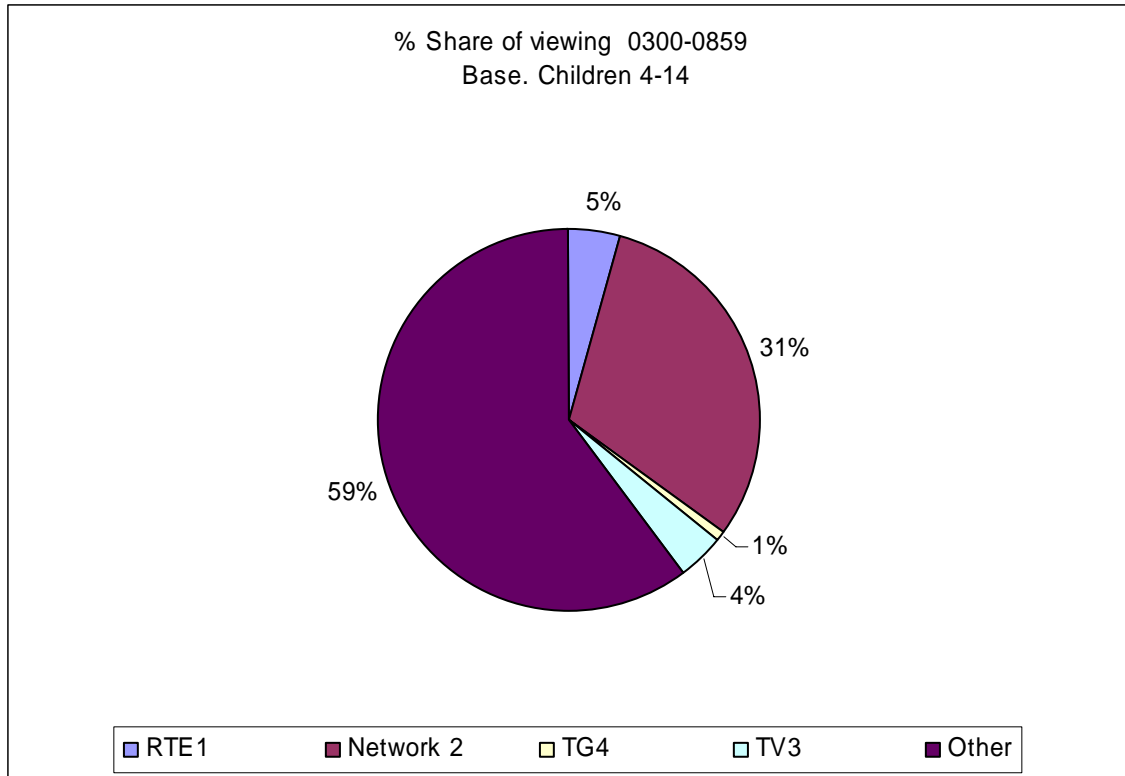

How do children's viewing change according to the time of day?

Having looked at the overall share of viewing, it is possible to further analyse the data to establish the times of day which attract the greater % share of children's viewing on each channel. The charts will indicate according to the time of day, which channels children were watching.

Share of children's viewing aged 4-14. – Early morning