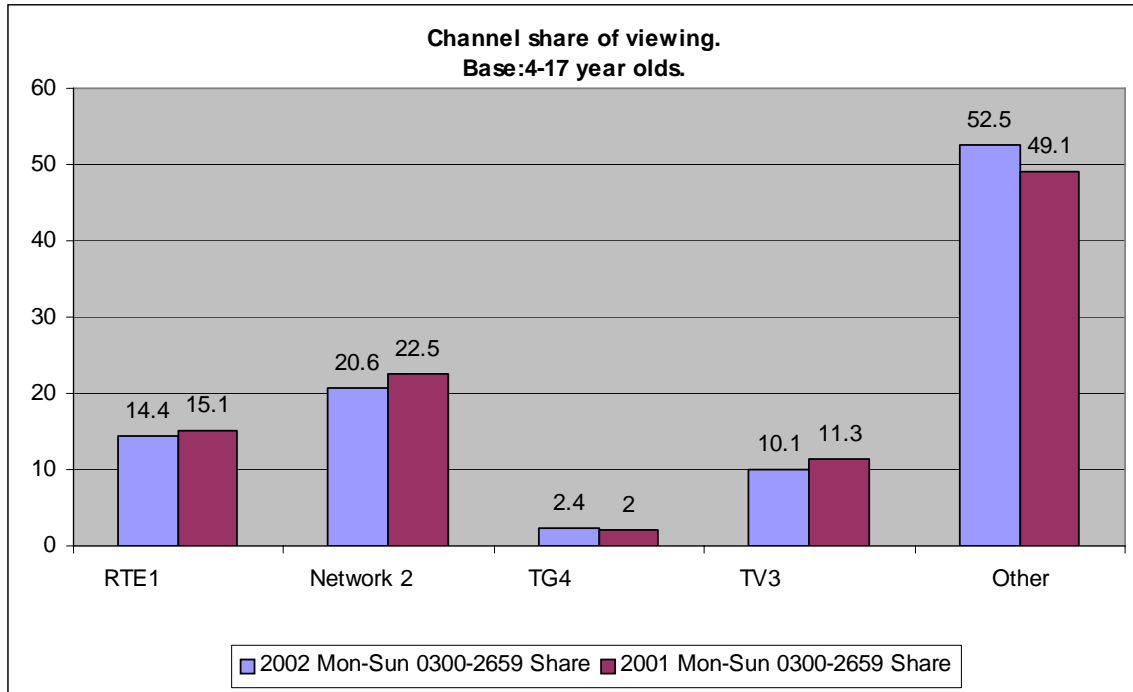

Top programmes on TV3, ranked by rating, viewed by individuals aged 15 -17 for 2002.

Rank	Programme	Day	Time	Date	TVR	000s
1	Coronation Street	Sun	1929-1956	06-Jan-02	17.3	39
2	A Time To Kill	Sun	2059-2348	16-Jun-02	15	32
3	Cruel Intentions	Sun	2122-2312	09-Jun-02	12.7	25
4	Emmerdale	Mon	1900-1925	28-Jan-02	12.3	28
5	Champions League 2002	Wed	1929-2143	27-Nov-02	12.1	24
6	Bloody Sunday	Sun	2132-2329	20-Jan-02	11.8	26
7	Enemy Of The State	Sun	2132-2401	17-Feb-02	11.8	25
8	Happy Gilmore	Sun	2130-2308	03-Feb-02	11.7	26
9	Sex And The City 4	Thu	2200-2232	11-Apr-02	11.6	24
10	Stepmom	Sun	2059-2322	26-May-02	11.6	25
11	Face Off	Sun	2134-2409	03-Mar-02	10.9	25
12	Judge Judy - Series	Fri	1635-1657	05-Jul-02	10.1	21
13	Snake Eyes	Sun	2101-2252	27-Jan-02	9.8	21
14	Cold Feet	Thu	2058-2157	11-Apr-02	9.4	20
15	Haunted House	Tue	2233-2304	21-May-02	9.3	20
16	Malcolm In The Middle	Thu	1932-1955	02-May-02	9.2	19
17	My Best Friend's Wedding	Sun	2100-2303	01-Dec-02	9.2	19
18	Pretty Woman	Sat	2059-2315	25-May-02	9.1	20
19	Will & Grace Iii	Thu	2231-2255	03-Jan-02	8.8	19
20	American Pie	Sun	2100-2248	23-Jun-02	8.8	18

The charts that follow look at the overall performance of the station in relation to the target audience, in this case children aged 4-14 and individuals 4-17, and does not identify individual programmes or commercials.