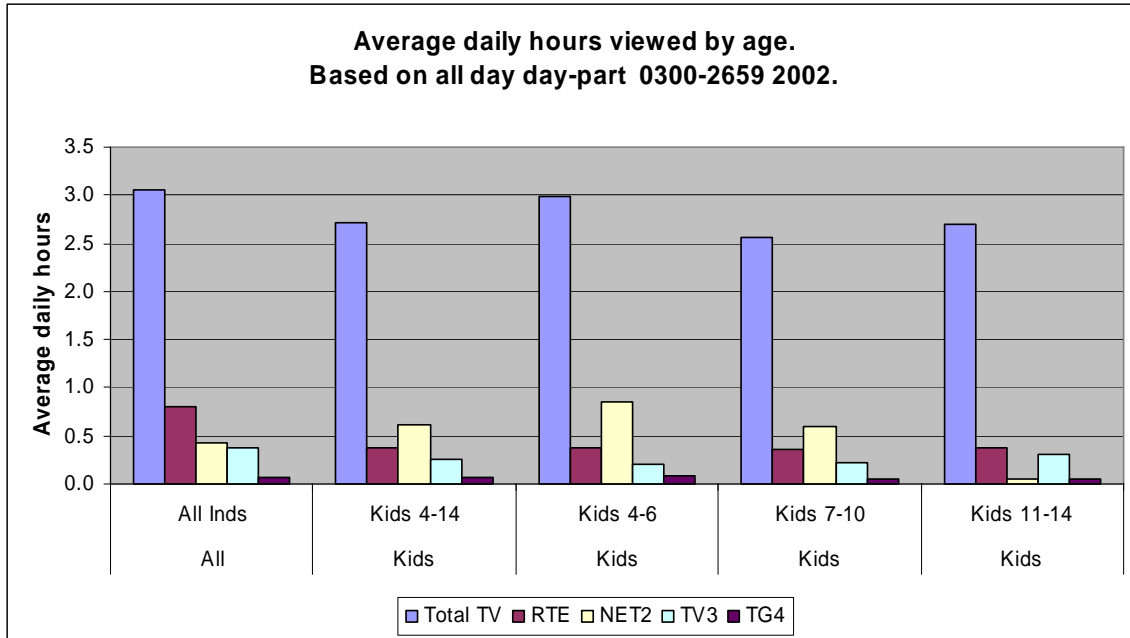

5. Are there times of day when children are more likely to be watching television?

The research looks at the average hours viewed for total television according to the time of day for children. The chart below further breaks this viewing according to age, i.e. children aged 4-6 watch the most television in the early afternoon.

The chart shows that as children get older it is evident that they watch television later in the evenings.