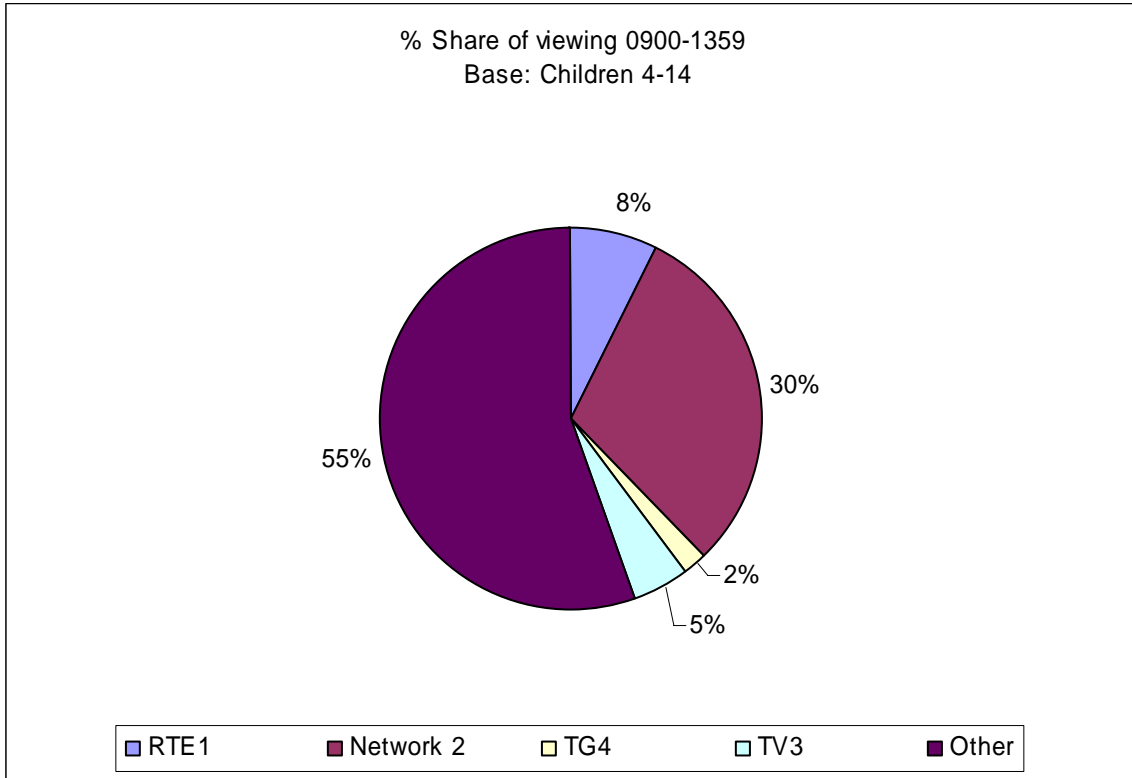

Share of children's viewing children aged 4-14 morning/early afternoon.