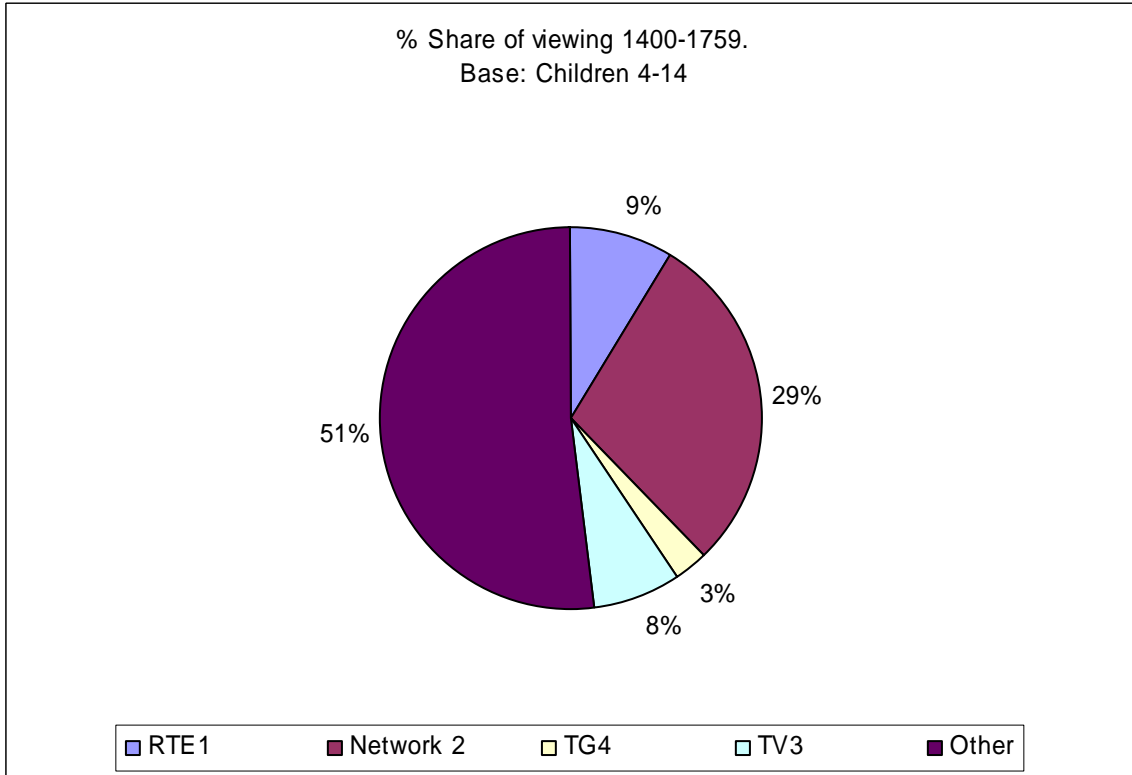

Share of children's viewing children aged 4-14 afternoon.