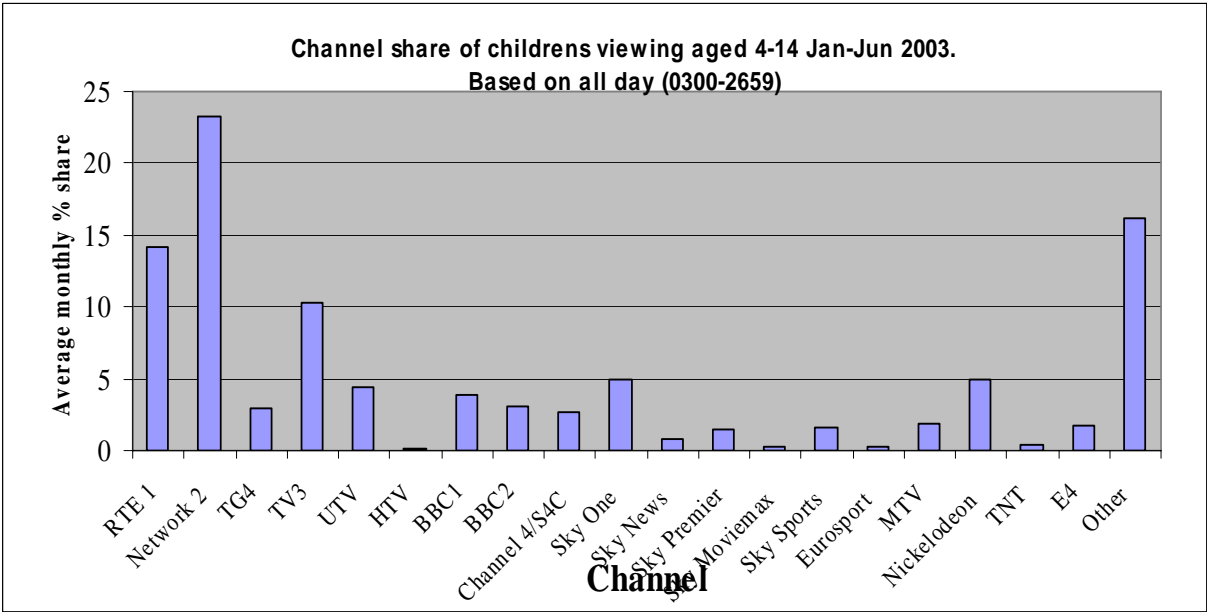

The chart above displayed viewing to identified channels using 2002 data as being the most recent available full year. The chart below displays the same channels for the period Jan-June 2003 and is provided for information based on 2003 data.