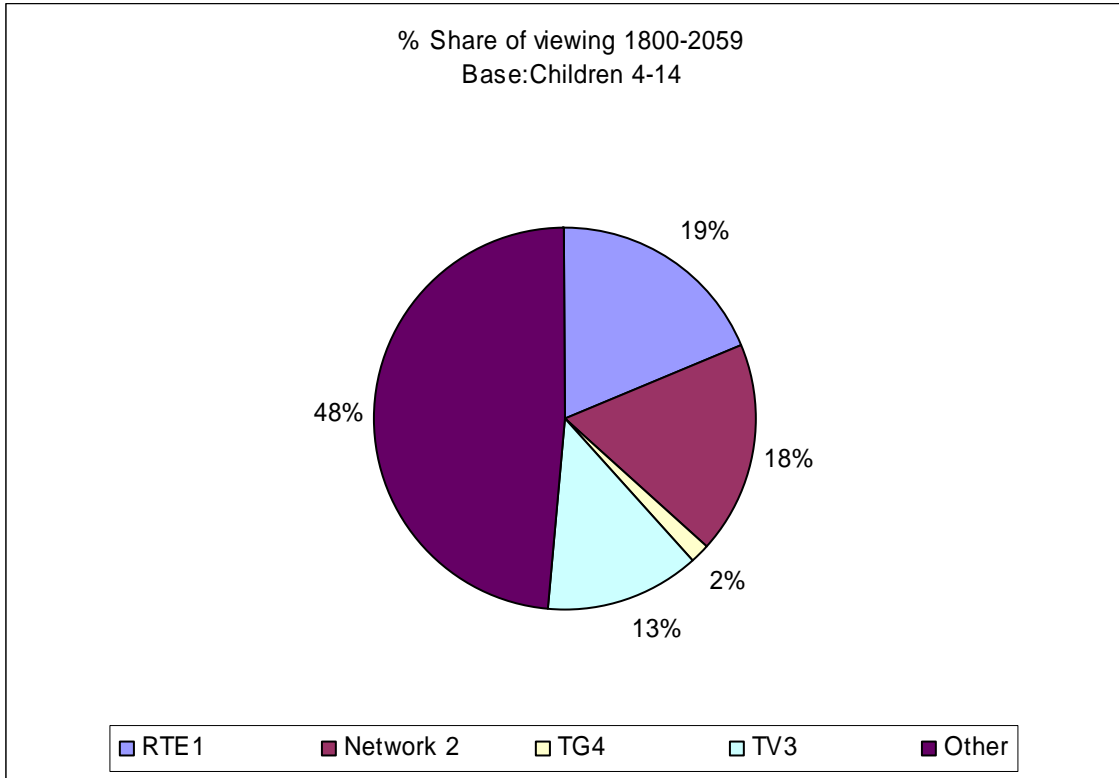

Share of children's viewing aged 4-14. – Early morning

Share of children's viewing children aged 4-14 morning/early afternoon.

Share of children's viewing children aged 4-14 afternoon.

Share of children's viewing children aged 4-14 early peak.

Share of children's viewing children aged 4-14 late peak.

Share of children's viewing children aged 4-14 late night.

The research shows that even at 11.30pm onwards, children aged 4-14 are watching television programmes and commercials. This raises some issues regarding the balance of responsibility between parents and the television stations. This issue is addressed in the consultation document.