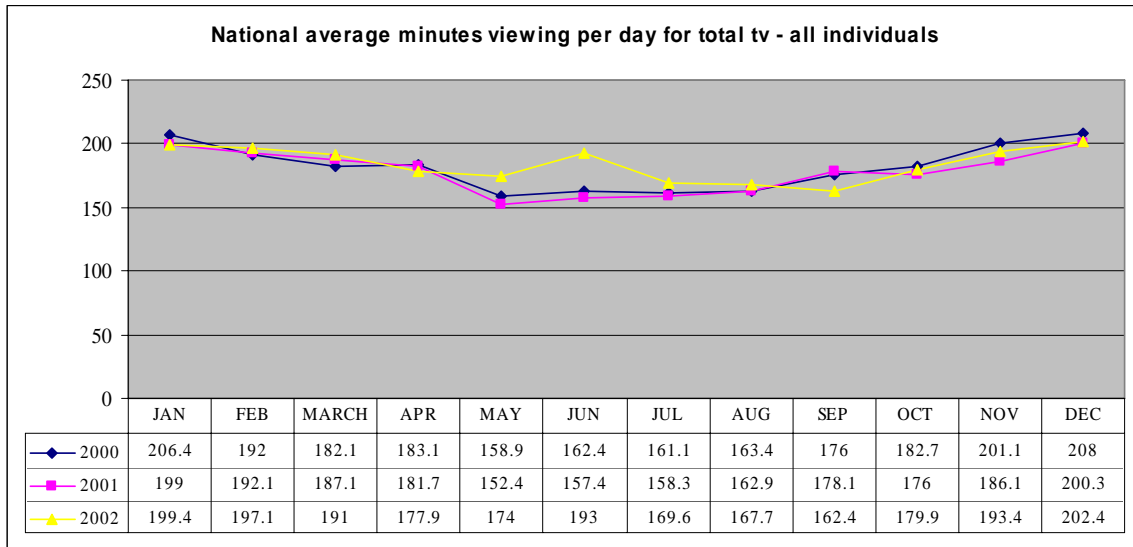

Under each question we provide a short explanation of what is being asked and why we asked that question.

3. How much television do children watch on average every day?

The results are given showing the amount of time, in minutes, that children spend watching television per day. The chart below shows the average daily minutes viewed for total television by children on a monthly basis for the years 2000, 2001 and 2002. Three years are provided in order to allow you to compare viewing habits over time.

As you can see from the chart the amount of television that children watch per day varies across the year with more viewing in winter.

If we calculate the overall average of these figures for each year, we find that the average amount of viewing time per day in minutes has only changed marginally over the three years. These changes are:

2000	168 minutes (2.75 hours)
2001	152 minutes (2.5 hours)
2002	164 minutes (2.72 hours)

This chart shows that children watched on average over 2 and a half hours (161 minutes) of television per day over these three years.

Again if we calculate the overall average for each year we find that the average amount of television watched by all individuals has also only changed marginally over this time;

- 2000 181 minutes (3 hours)
- 2001 178 minutes (just under 3 hours)
- 2002 184 minutes (just over three hours)