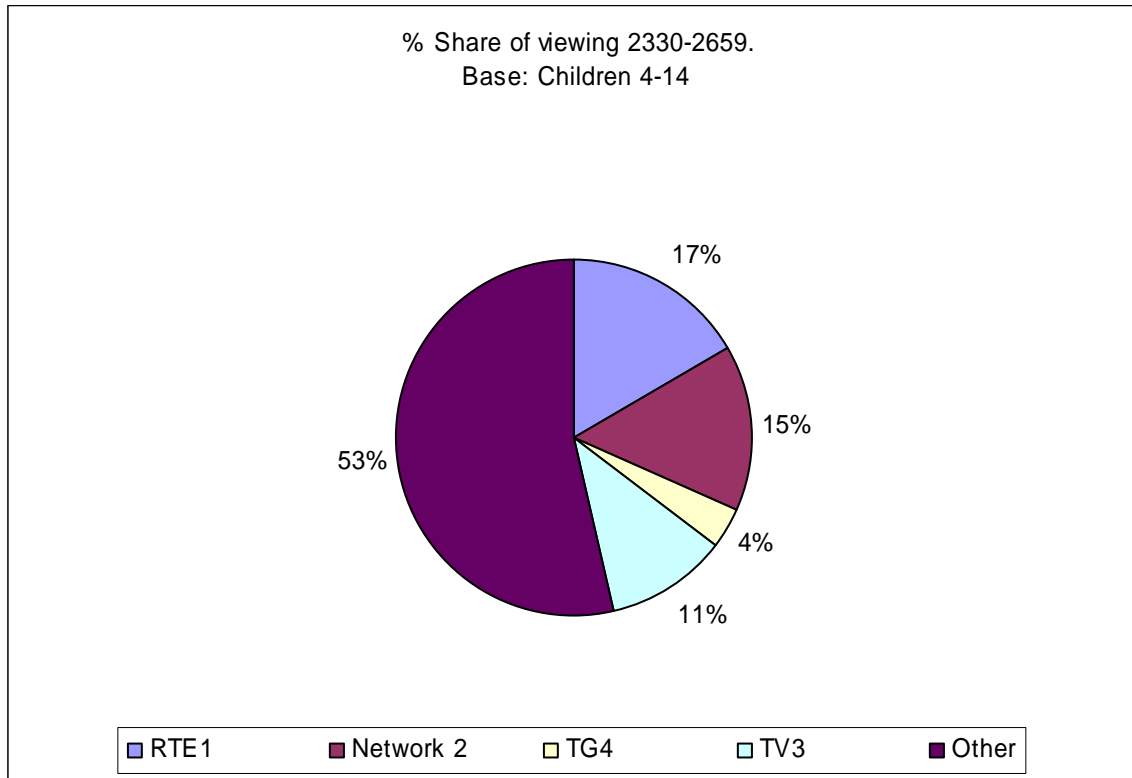

Share of children's viewing children aged 4-14 late peak.

Share of children's viewing children aged 4-14 late night.

The research shows that even at 11.30pm onwards, children aged 4-14 are watching television programmes and commercials. This raises some issues regarding the balance of responsibility between parents and the television stations. This issue is addressed in the consultation document.