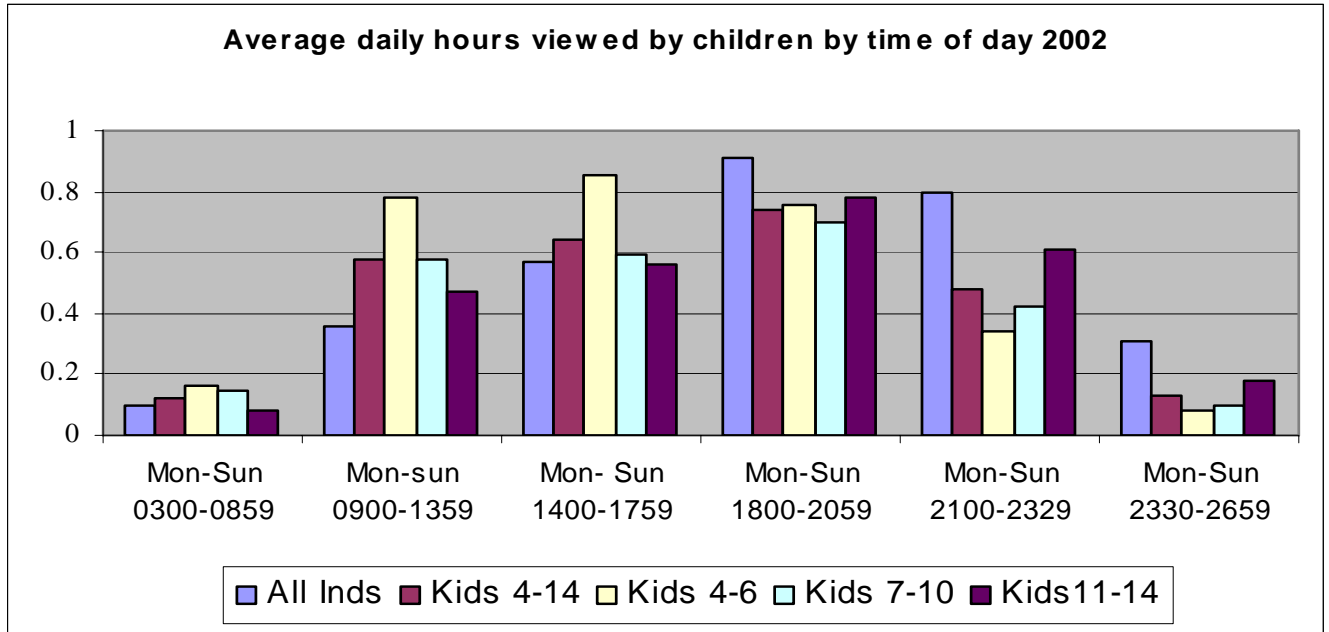

6. What programmes are children watching?

The research shows the top twenty programmes ranked by rating watched by individuals aged 4-17 on the four Irish channels – RTE1, Net2, TV3 and TG4 during 2002. It then shows the top twenty programmes watched by children in four age categories, namely 4-6 year olds, 7-10 year olds, 11-14 year olds and 15-17 year olds.

This breakdown by age category is included for a number of reasons. Firstly because the Commission recognises that children differ in the levels of protection that they require. For this reason the Commission was interested to find out if children are watching different types of programmes according to their age. Secondly the Commission was felt that there would be an interest among the public to find out what type of programmes are being watched by different age groups.

A breakdown of the top twenty programmes watched by children on each of the four Irish channels is also provided.

The charts display top line information. This information shows the most popular programmes according to the ratings they achieved as viewed by children in 2002. The charts are based on overall viewing throughout the whole day and programmes are ranked according to their ratings.